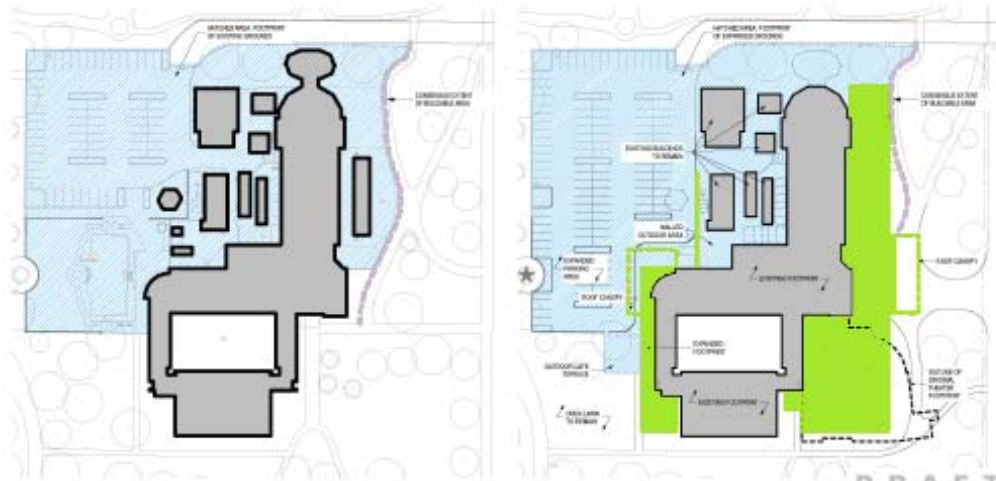

SPRINGBOARD has been commissioned by the National Aviary to design their $23 million expansion and renovation project, located in Pittsburgh's North Side. The 56-year old National Aviary facility will undergo a complete revitalization, adding 50,000 s.f. to the existing facility.

The new design promotes sustainability, connecting with the surrounding Allegheny Commons Park and bringing new life to the facility and the community. Construction of expanded building wings with new façades on the east and west sides of the National Aviary will add cohesion to the design of the complex. A major feature of the expansion is a prominent new main entrance, ending confusion over access to the building.

"The new building creates an iconic front and welcoming front door that reflects its function as a building that houses and celebrates birds and the nature of birds . . . The wings of the building are skinned in a diaphanous metal scrim that will subtly glow with a changing palette of lighting. Overall, our goal is to create a more experiential environment, one that stimulates visitors' imaginations about birds, nature and the world around us." - PAUL ROSENBLATT

ESTIMATED COMPLETION DATE: JUNE 2010.

EXISTING

NEW DEVELOPMENT

DRAFT