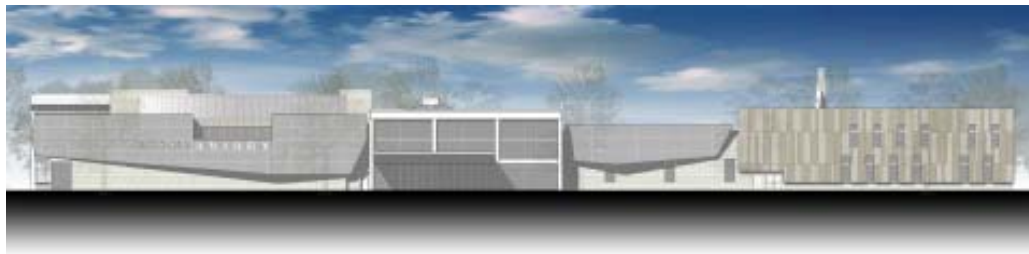

ON THE BOARDS ////////////////////////////////// THE NATIONAL AVIARY

BUILDING IMPROVEMENTS/EXPANSION